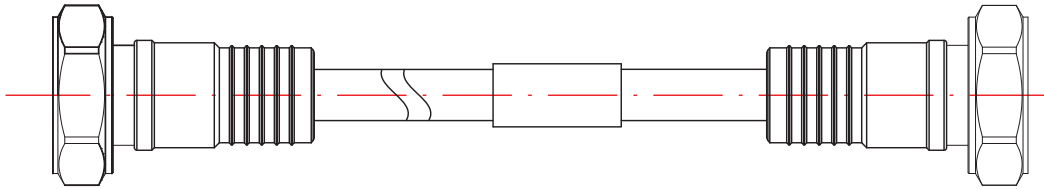

## 12HFVDMDMxxx

7/16 DIN Male to 7/16 DIN Male, 1/2" Superflexible Cable, with Improved VSWR

Electrical Characteristics	
Frequency Range	DC-3.8 GHz
VSWR	≤ 1.06
Insertion Loss (2.7 GHz)	≤ 0.1945*L + 0.2 dB
Intermodulation (2x43dBm)	≤ -160 dBc
Insulation Resistance	≥ 5000 MΩ
Work Voltage	1000 V
Screen Efficiency	≥ 110
Power Rating (at 2 GHz)	300 W
Impedance	50Ω
Environmental Characteristics	
Temperature Range	-40° C to +85° C (-40° F to +185° F)
Weatherproofing Standard	IP68
RoHS Compliant	Yes
Mechanical Characteristics	
Molding	Over-Molding
Nut (Thread) Torque	7/16-DIN Male 25 Nm
Torsion (Cable Connect)	4 Nm
Tensile Force (Cable Connect)	500 N
Minimum Bend Radius, Repeated Bend	32 mm (1.3 in)
Number of Bends (Minimum)	15

### Ordering Options

When ordering, replace the "xxx" in the model number with the length of cable in meters.

Cable Length	Model Number
0.5 Meter cable length	12HFVDMDM005
1.0 Meter cable length	12HFVDMDM010
1.5 Meter cable length	12HFVDMDM015
2.0 Meter cable length	12HFVDMDM020
2.5 Meter cable length	12HFVDMDM025
3.0 Meter cable length	12HFVDMDM030
3.5 Meter cable length	12HFVDMDM035
4.0 Meter cable length	12HFVDMDM040
4.5 Meter cable length	12HFVDMDM045
5.0 Meter cable length	12HFVDMDM050