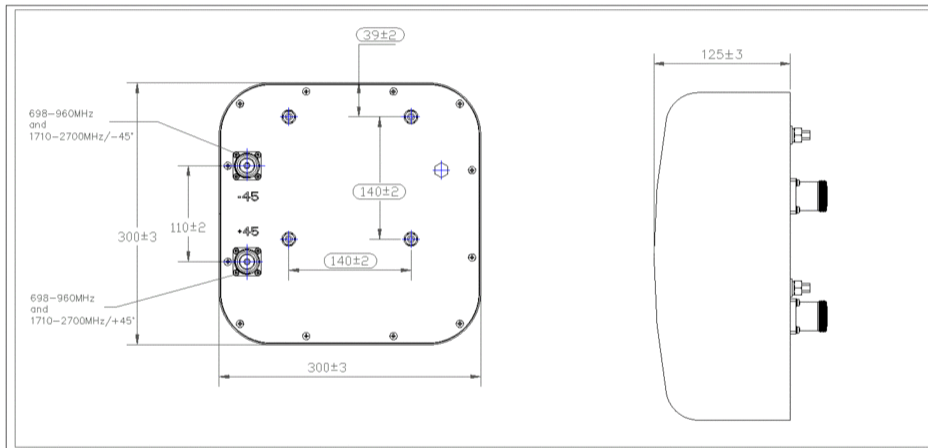

General Specifications

Application	Indoor/Outdoor
Antenna Type	Directional
Antenna Array Characteristic	MIMO 2x2
Polarization	±45°
Color	White
Number of Ports	2
Radome Material	ABS, UV resistant
RF Connector Interface	4.3-10 Female

Dimensions

Width	299.7 mm 11.799 in
Length	299.7 mm 11.799 in
Depth	124.5 mm 4.902 in

CMAX-DM60-43-V53

Outline Drawing

Electrical Specifications

Impedance	50 ohm
Lightning Protection	dc Ground

Electrical Specifications

Packaging and Weights

Width, packed	350 mm 13.78 in
Depth, packed	230 mm 9.055 in
Length, packed	520 mm 20.472 in
Included	Mounting bracket
Packaging quantity	1
Weight, gross	7.3 kg 16.094 lb
Weight, net	2.9 kg 6.393 lb